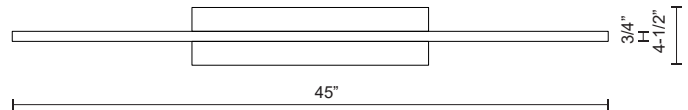

VEGA LP10345

PENDANTS

PROJECT

SPECIFICATION DETAILS

Fixture Dimensions	L45" x W3/4" x H1-1/2"
Light Source	AC LED Module
Wattage	32W
Total Lumens	2400lm
Delivered Lumens	BK-1013lm; BN-1551lm; WH-1705lm;
Voltage	120V
Color Temperature	3000K
CRI (Ra)	90CRI
Optional Color Temps	2700K - 5000K Available, Minimum Order Quantities Apply
LED Rated Life	50,000 hours
Dimming	100% - 10%, ELV Dimmer (Not Included)
Diffuser Details	White Acrylic Diffuser
Adjustable	Yes
Wire Length	120" Max
Wire Type	Clear SSL Wire
Minimum Hang Height	6"
Sloped Ceiling Adaptable	Yes
Location	Dry
CEC Title 24 JA8	Yes, JA8-2022
Canopy Dimensions	L17-3/4" x W4-1/2" x H1"
Paint Finish	BG01; BK02; BN02; WH02;

* For custom options, consult factory for details.

* For warranty information, please visit www.kuzcolighting.com/warranty

DESCRIPTION

Slim state-of-the-art linear LED pendant brings sophistication to any room it is installed in. Available in brushed nickel, brushed gold, black, and white metal finishes with full length linear frosted acrylic diffuser which when lit diffuses the light evenly below. Provided with our powerful 120V AC LED technology, Available in two different sizes and wall sconces, see series for more details.

KUZCO

CANADA: 19054 28TH AVENUE - SURREY, BC V3Z 6M3

USA: 3035 E. LONE MOUNTAIN ROAD - LAS VEGAS, NV 89081

WWW.KUZCOLIGHTING.COM

© 2016 KUZCO LIGHTING. ALL RIGHTS RESERVED.

COMMENT