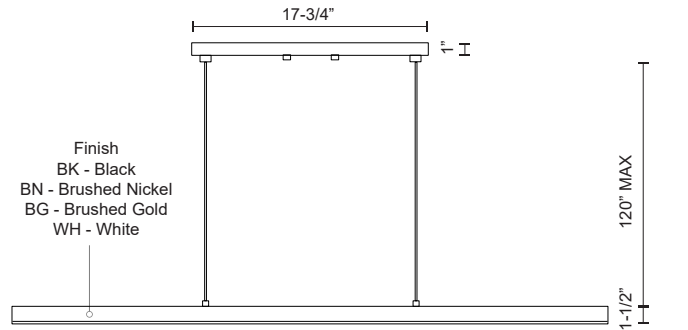

VEGA LP10345

PENDANTS

PROJECT

SPECIFICATION DETAILS

Fixture Dimensions	L45" x W3/4" x H1-1/2"
Light Source	AC LED Module
Wattage	32W
Total Lumens	2400lm
Delivered Lumens	BK-1013lm; BN-1551lm; WH-1705lm;
Voltage	120V
Color Temperature	3000K
CRI (Ra)	90CRI
Optional Color Temps	2700K - 5000K Available, Minimum Order Quantities Apply
LED Rated Life	50,000 hours
Dimming	100% - 10%, ELV Dimmer (Not Included)
Diffuser Details	White Acrylic Diffuser
Adjustable	Yes
Wire Length	120" Max
Wire Type	Clear SSL Wire
Minimum Hang Height	6"
Sloped Ceiling Adaptable	Yes
Location	Dry
CEC Title 24 JA8	Yes, JA8-2022
Canopy Dimensions	L17-3/4" x W4-1/2" x H1"
Paint Finish	BG01; BK02; BN02; WH02;

* For custom options, consult factory for details.

* For warranty information, please visit www.kuzcolighting.com/warranty

DESCRIPTION

Slim state-of-the-art linear LED pendant brings sophistication to any room it is installed in. Available in brushed nickel, brushed gold, black, and white metal finishes with full length linear frosted acrylic diffuser which when lit diffuses the light evenly below. Provided with our powerful 120V AC LED technology, Available in two different sizes and wall sconces, see series for more details.

KUZCO

CANADA: 19054 28TH AVENUE - SURREY, BC V3Z 6M3

USA: 3035 E. LONE MOUNTAIN ROAD - LAS VEGAS, NV 89081

WWW.KUZCOLIGHTING.COM

© 2016 KUZCO LIGHTING. ALL RIGHTS RESERVED.

COMMENT